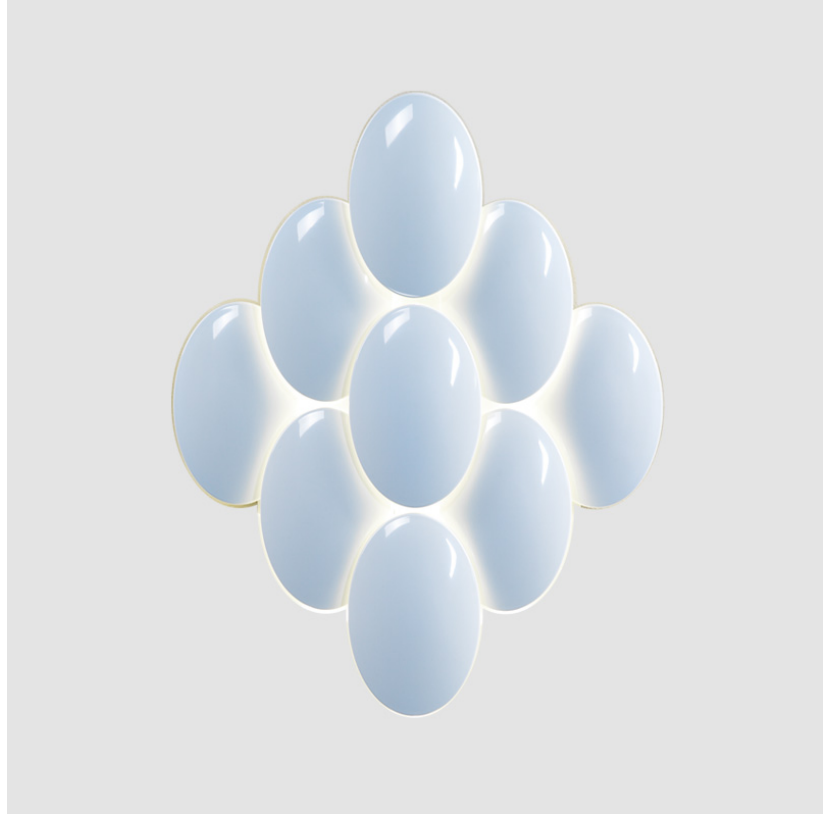

OBOLO SURFACE

D92171-WHI

PROJECT	
TYPE	
NOTES	
QUANTITY	
DATE	

GENERAL

Series: Obolo
 Brand: Milan
 Division: Design
 Mounting Type: Surface
 Mounting Location: Wall
 Subcategory: Wall Effect

PHYSICAL

Shape: Oval
 Length (mm): 451
 Length (in): 17 3/4
 Width (mm): 358
 Width (in): 14 1/8
 Height (mm): 85
 Height (in): 3 3/8
 Light Distribution: Indirect
 Weight (kg): 4.5
 Weight (lbs): 9.999
 Diffuser: Frosted White Glass

OPTICAL

RATINGS AND CERTIFICATIONS

Certified By: CSA Certified to UL and CSA Standards
 IP rating: IP20

OBOLO SURFACE

D92175

PROJECT
TYPE
NOTES
QUANTITY
DATE

GENERAL

Series: Obolo
 Brand: Milan
 Division: Design
 Mounting Type: Surface
 Mounting Location: Wall
 Subcategory: Wall Effect

PHYSICAL

Shape: Rectangle
 Length (mm): 1054
 Length (in): 41 ½
 Width (mm): 228
 Width (in): 9.0
 Height (mm): 1054
 Height (in): 2 ½
 Extension (mm): 64
 Extension (in): 2 ½
 Light Distribution: Indirect
 Weight (lbs): 18
 Diffuser: Frosted White Glass
 Fixture Finish: WHI
 Fixture Material: Glass / Aluminum