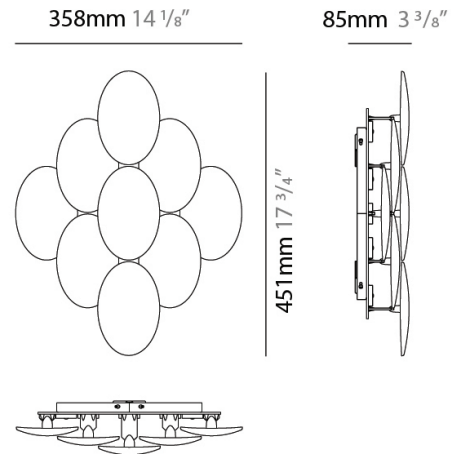

OBOLO SURFACE

D92171-WHI

PROJECT	
TYPE	
NOTES	
QUANTITY	
DATE	

GENERAL

Series: Obolo
 Brand: Milan
 Division: Design
 Mounting Type: Surface
 Mounting Location: Wall
 Subcategory: Wall Effect

PHYSICAL

Shape: Oval
 Length (mm): 451
 Length (in): 17 3/4
 Width (mm): 358
 Width (in): 14 1/8
 Height (mm): 85
 Height (in): 3 3/8
 Light Distribution: Indirect
 Weight (kg): 4.5
 Weight (lbs): 9.999
 Diffuser: Frosted White Glass

OPTICAL

RATINGS AND CERTIFICATIONS

Certified By: CSA Certified to UL and CSA Standards
 IP rating: IP20

OBOLO SURFACE

D92175

PROJECT
TYPE
NOTES
QUANTITY
DATE

GENERAL

Series: Obolo
 Brand: Milan
 Division: Design
 Mounting Type: Surface
 Mounting Location: Wall
 Subcategory: Wall Effect

PHYSICAL

Shape: Rectangle
 Length (mm): 1054
 Length (in): 41 ½
 Width (mm): 228
 Width (in): 9.0
 Height (mm): 1054
 Height (in): 2 ½
 Extension (mm): 64
 Extension (in): 2 ½
 Light Distribution: Indirect
 Weight (lbs): 18
 Diffuser: Frosted White Glass
 Fixture Finish: WHI
 Fixture Material: Glass / Aluminum