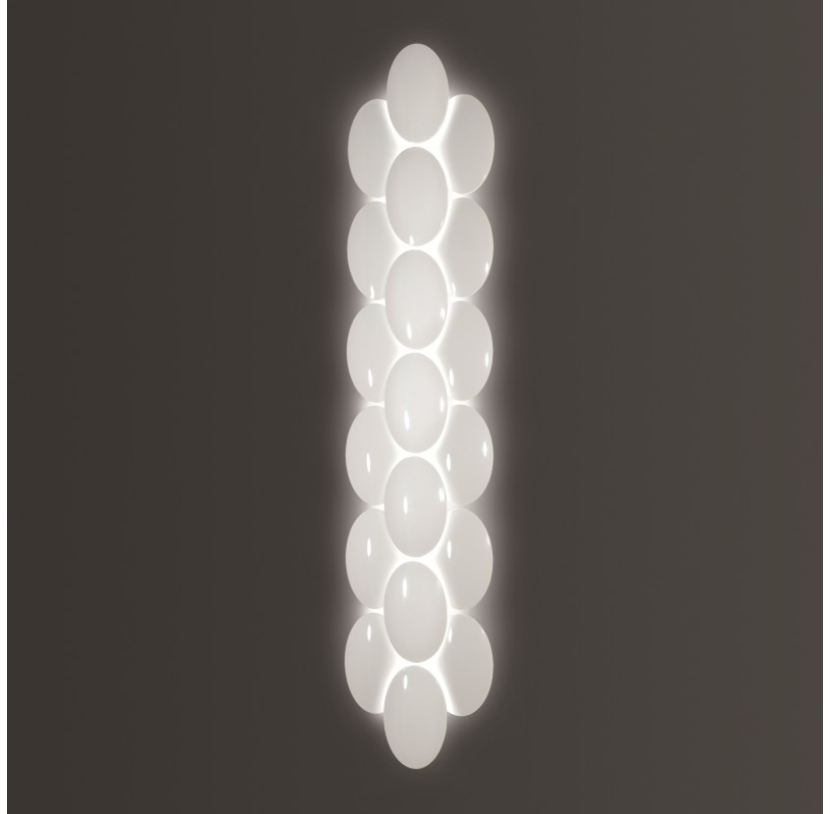

OBOLO SURFACE

D92175

PROJECT
TYPE
NOTES
QUANTITY
DATE

GENERAL

Series: Obolo
Brand: Milan
Division: Design
Mounting Type: Surface
Mounting Location: Wall
Subcategory: Wall Effect

PHYSICAL

Shape: Rectangle
Length (mm): 1054
Length (in): 41 ½
Width (mm): 228
Width (in): 9.0
Height (mm): 1054
Height (in): 2 ½
Extension (mm): 64
Extension (in): 2 ½
Light Distribution: Indirect
Weight (lbs): 18
Diffuser: Frosted White Glass
Fixture Finish: WHI
Fixture Material: Glass / Aluminum

ELECTRICAL

Number of Lamps: 14
Lamp Type: LED
Total Output Wattage (W): 56
Max. Wattage Per Lamp (W): 4
Dimming: Electronic Low Voltage Dimming
Driver Included: No
Input Voltage (V): 120Vac Direct Line
Lamp Voltage (V): 120

LED

Number of LEDs: 14
Color Temperature (°K): 2700 / 2900
Max. Delivered Lumen (lm): 4200
Nominal Lumen (lm): 14x300
CRI: >80 CRI

OPTICAL

RATINGS AND CERTIFICATIONS

Certified By: CSA Certified to UL and CSA Standards
IP rating: IP20